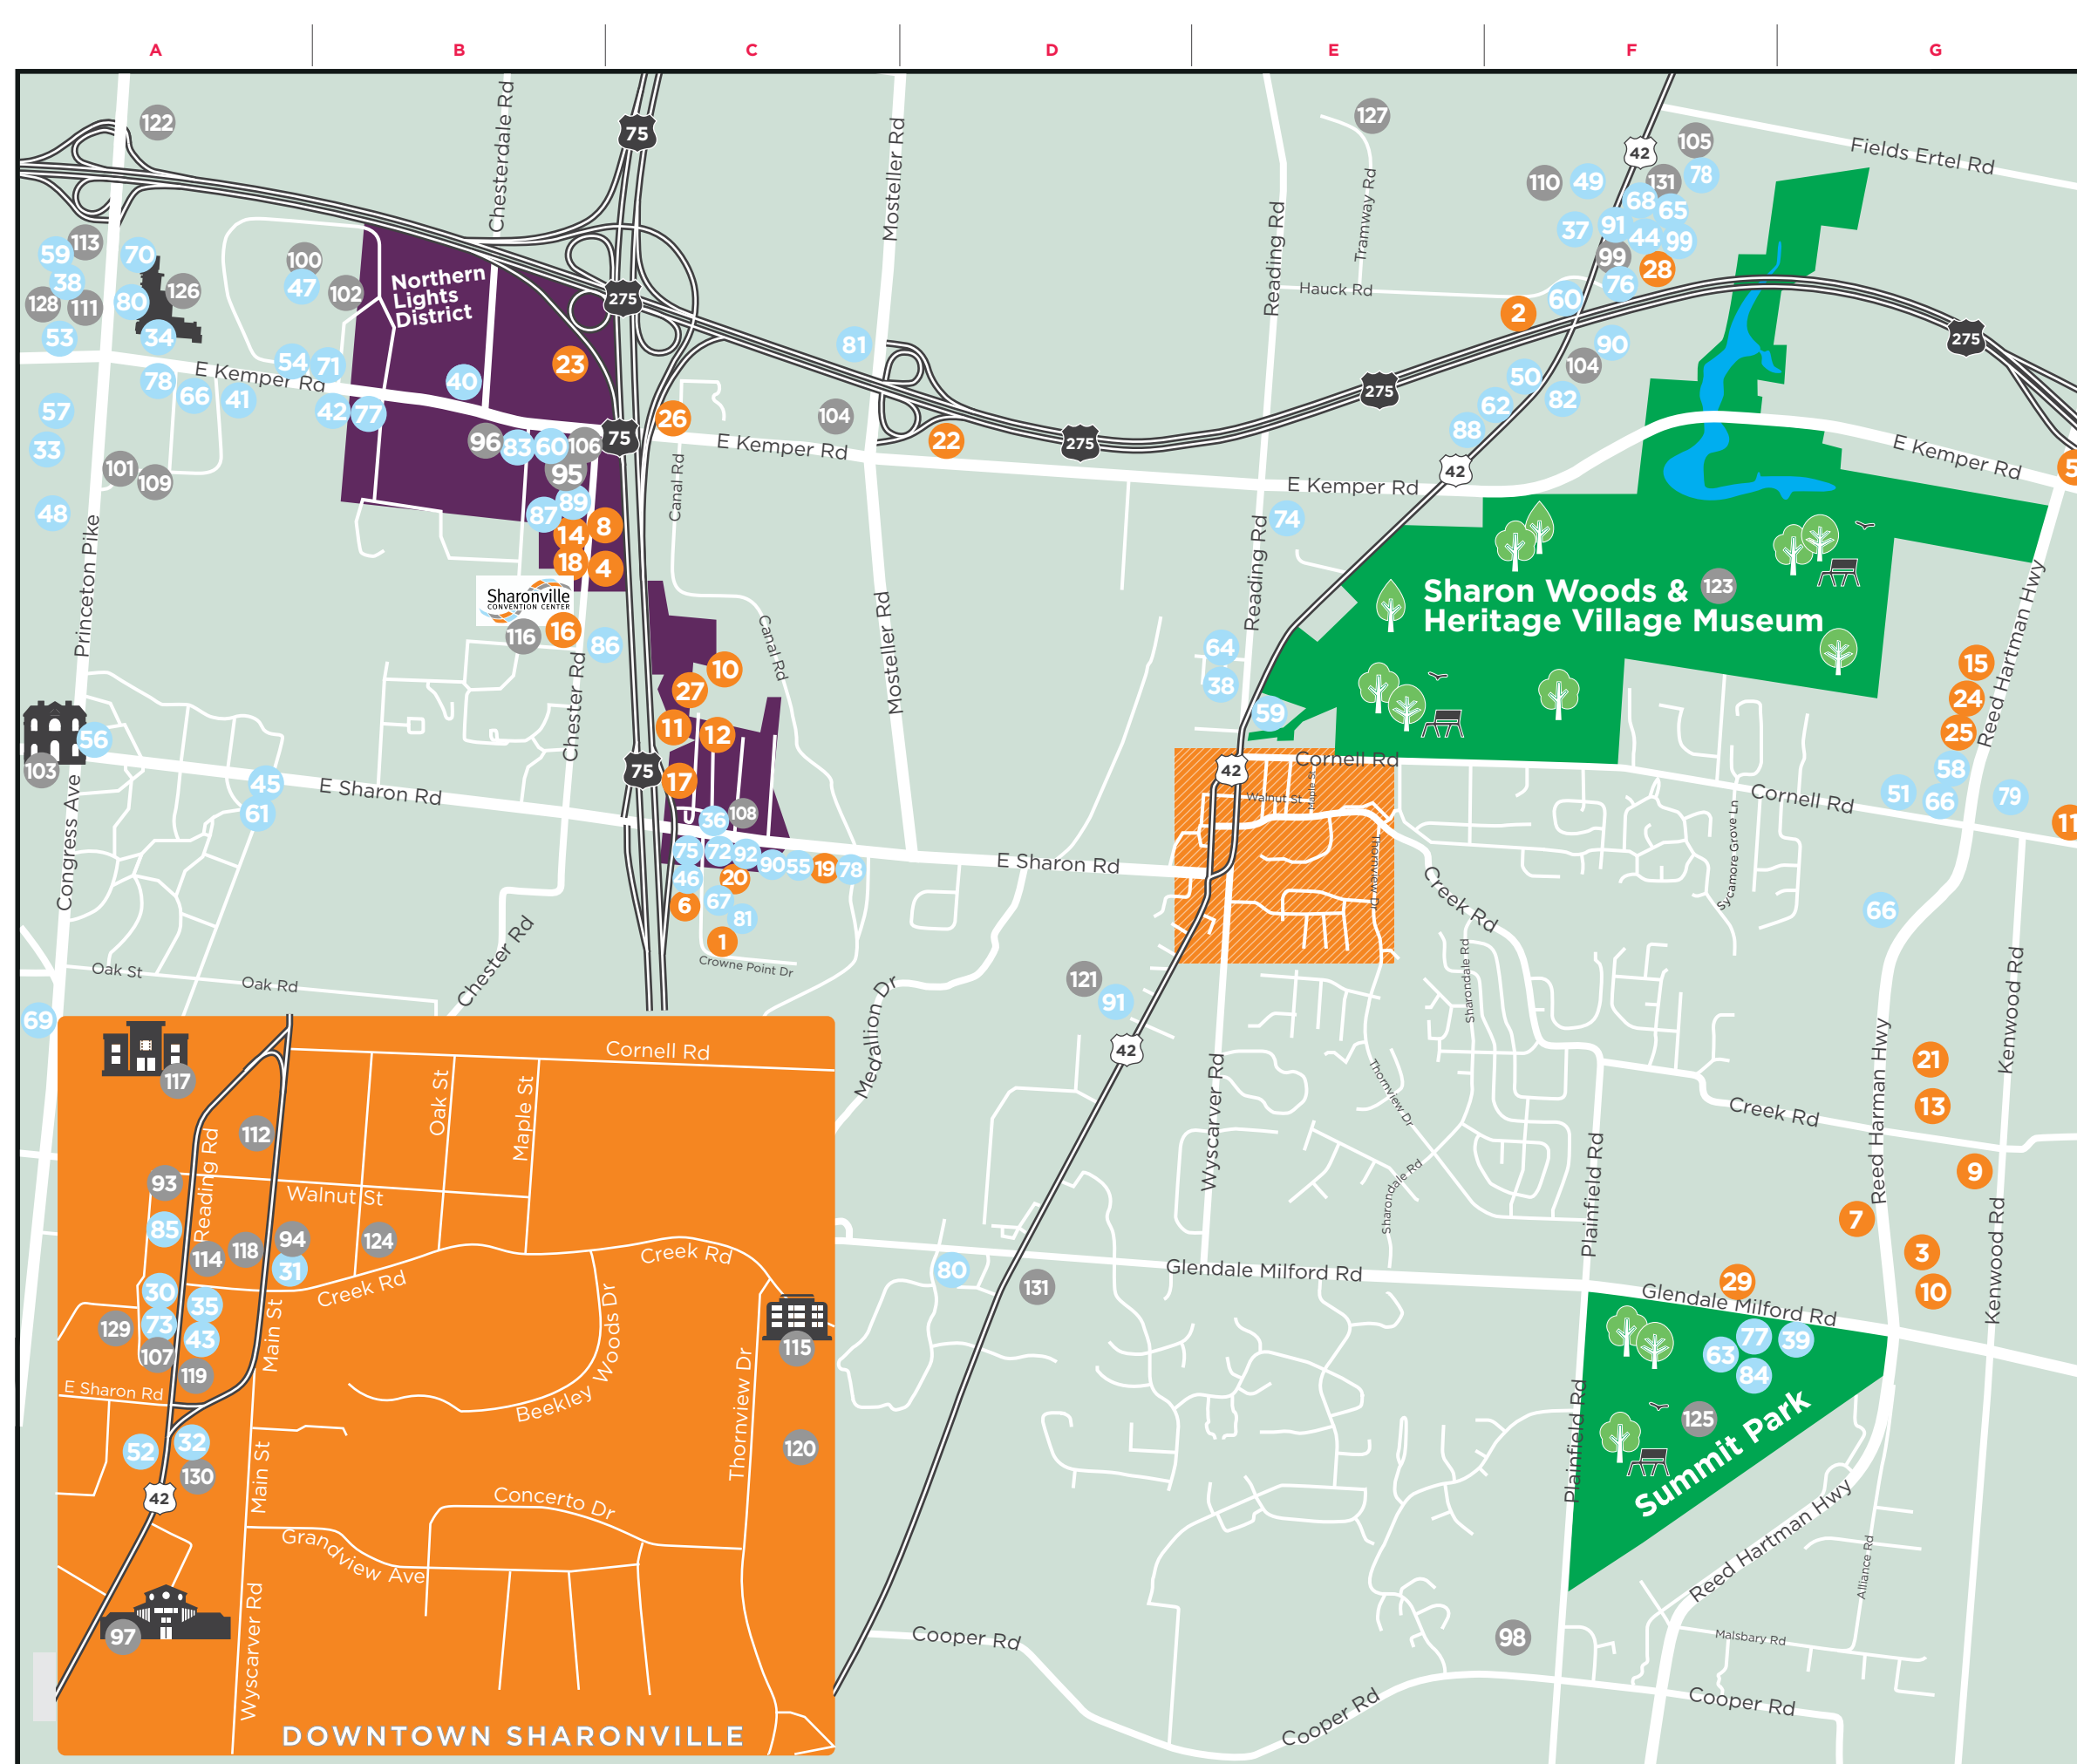

### HOTELS ●

1. Baymont Inn & Suites (C3)
2. Clarion Cincinnati North (F1)
3. Courtyard by Marriott (G4)
4. Delta Hotels by Marriott (B2)
5. Doubletree Guest Suites (G2)
6. Drury Inn & Suites Cincinnati North (C3)
7. Embassy Suites, Blue Ash (G4)
8. Fairfield Inn & Suites (B2)
9. Hampton Inn, Blue Ash (G4)
10. Hawthorn Suites\* (C2, G4)
11. Hilton Garden Inn\* (C2, G3)
12. Holiday Inn Express Sharonville (C2)
13. Holiday Inn Express & Suites (G3)
14. HomeTowne Studios Cincinnati - Sharonville (B2)
15. Hyatt Place Blue Ash (G2)
16. Hyatt Place @ Sharonville Convention Center (B2)
17. La Quinta Inn & Suites Sharonville (C3)
18. LivINN Hotels (B2)
19. Quality Inn & Suites (C3)
20. Red Roof Inn (C3)
21. Spring Hill Suites (G3)
22. Sonesta ES Suites Sharonville E. (B1)
23. Sonesta ES Suites Sharonville W. (D2)
24. Sonesta ES Suites Blue Ash (G2)
25. The Blu Hotel Ascend (G2)
26. Travel Inn Motel (C1)
27. Tru by Hilton Sharonville (C2)
28. WoodSpring Suites Sharonville (F1)
29. Wingate by Wyndham (G4)

\* Denotes multiple locations

**Legend**

- Hotels
- Area Attractions
- Shopping
- Universities/Colleges
- 1 Exit #
- B Red Bike
- - - Bike/Hike Trails

**Inset Map: Sharon Woods Area**

Shown on other side

- Sharonville Convention Center
- Heritage Village Museum
- Sharon Woods
- Summit Park
- Cooper Creek Event Center
- UC Blue Ash College
- Reading Bridal District
- Meier's Wine Cellars
- Deerfield Towne Center
- Kenwood Towne Center
- Reading
- Reading Rd
- Springfield Pike
- Glendale
- Milford Rd
- Sharon Rd
- SportsPlus
- RockQuest
- Heritage Village Museum
- Sharon Woods
- Summit Park
- Cooper Creek Event Center
- UC Blue Ash College
- Reading Bridal District
- Meier's Wine Cellars
- Deerfield Towne Center
- Kenwood Towne Center