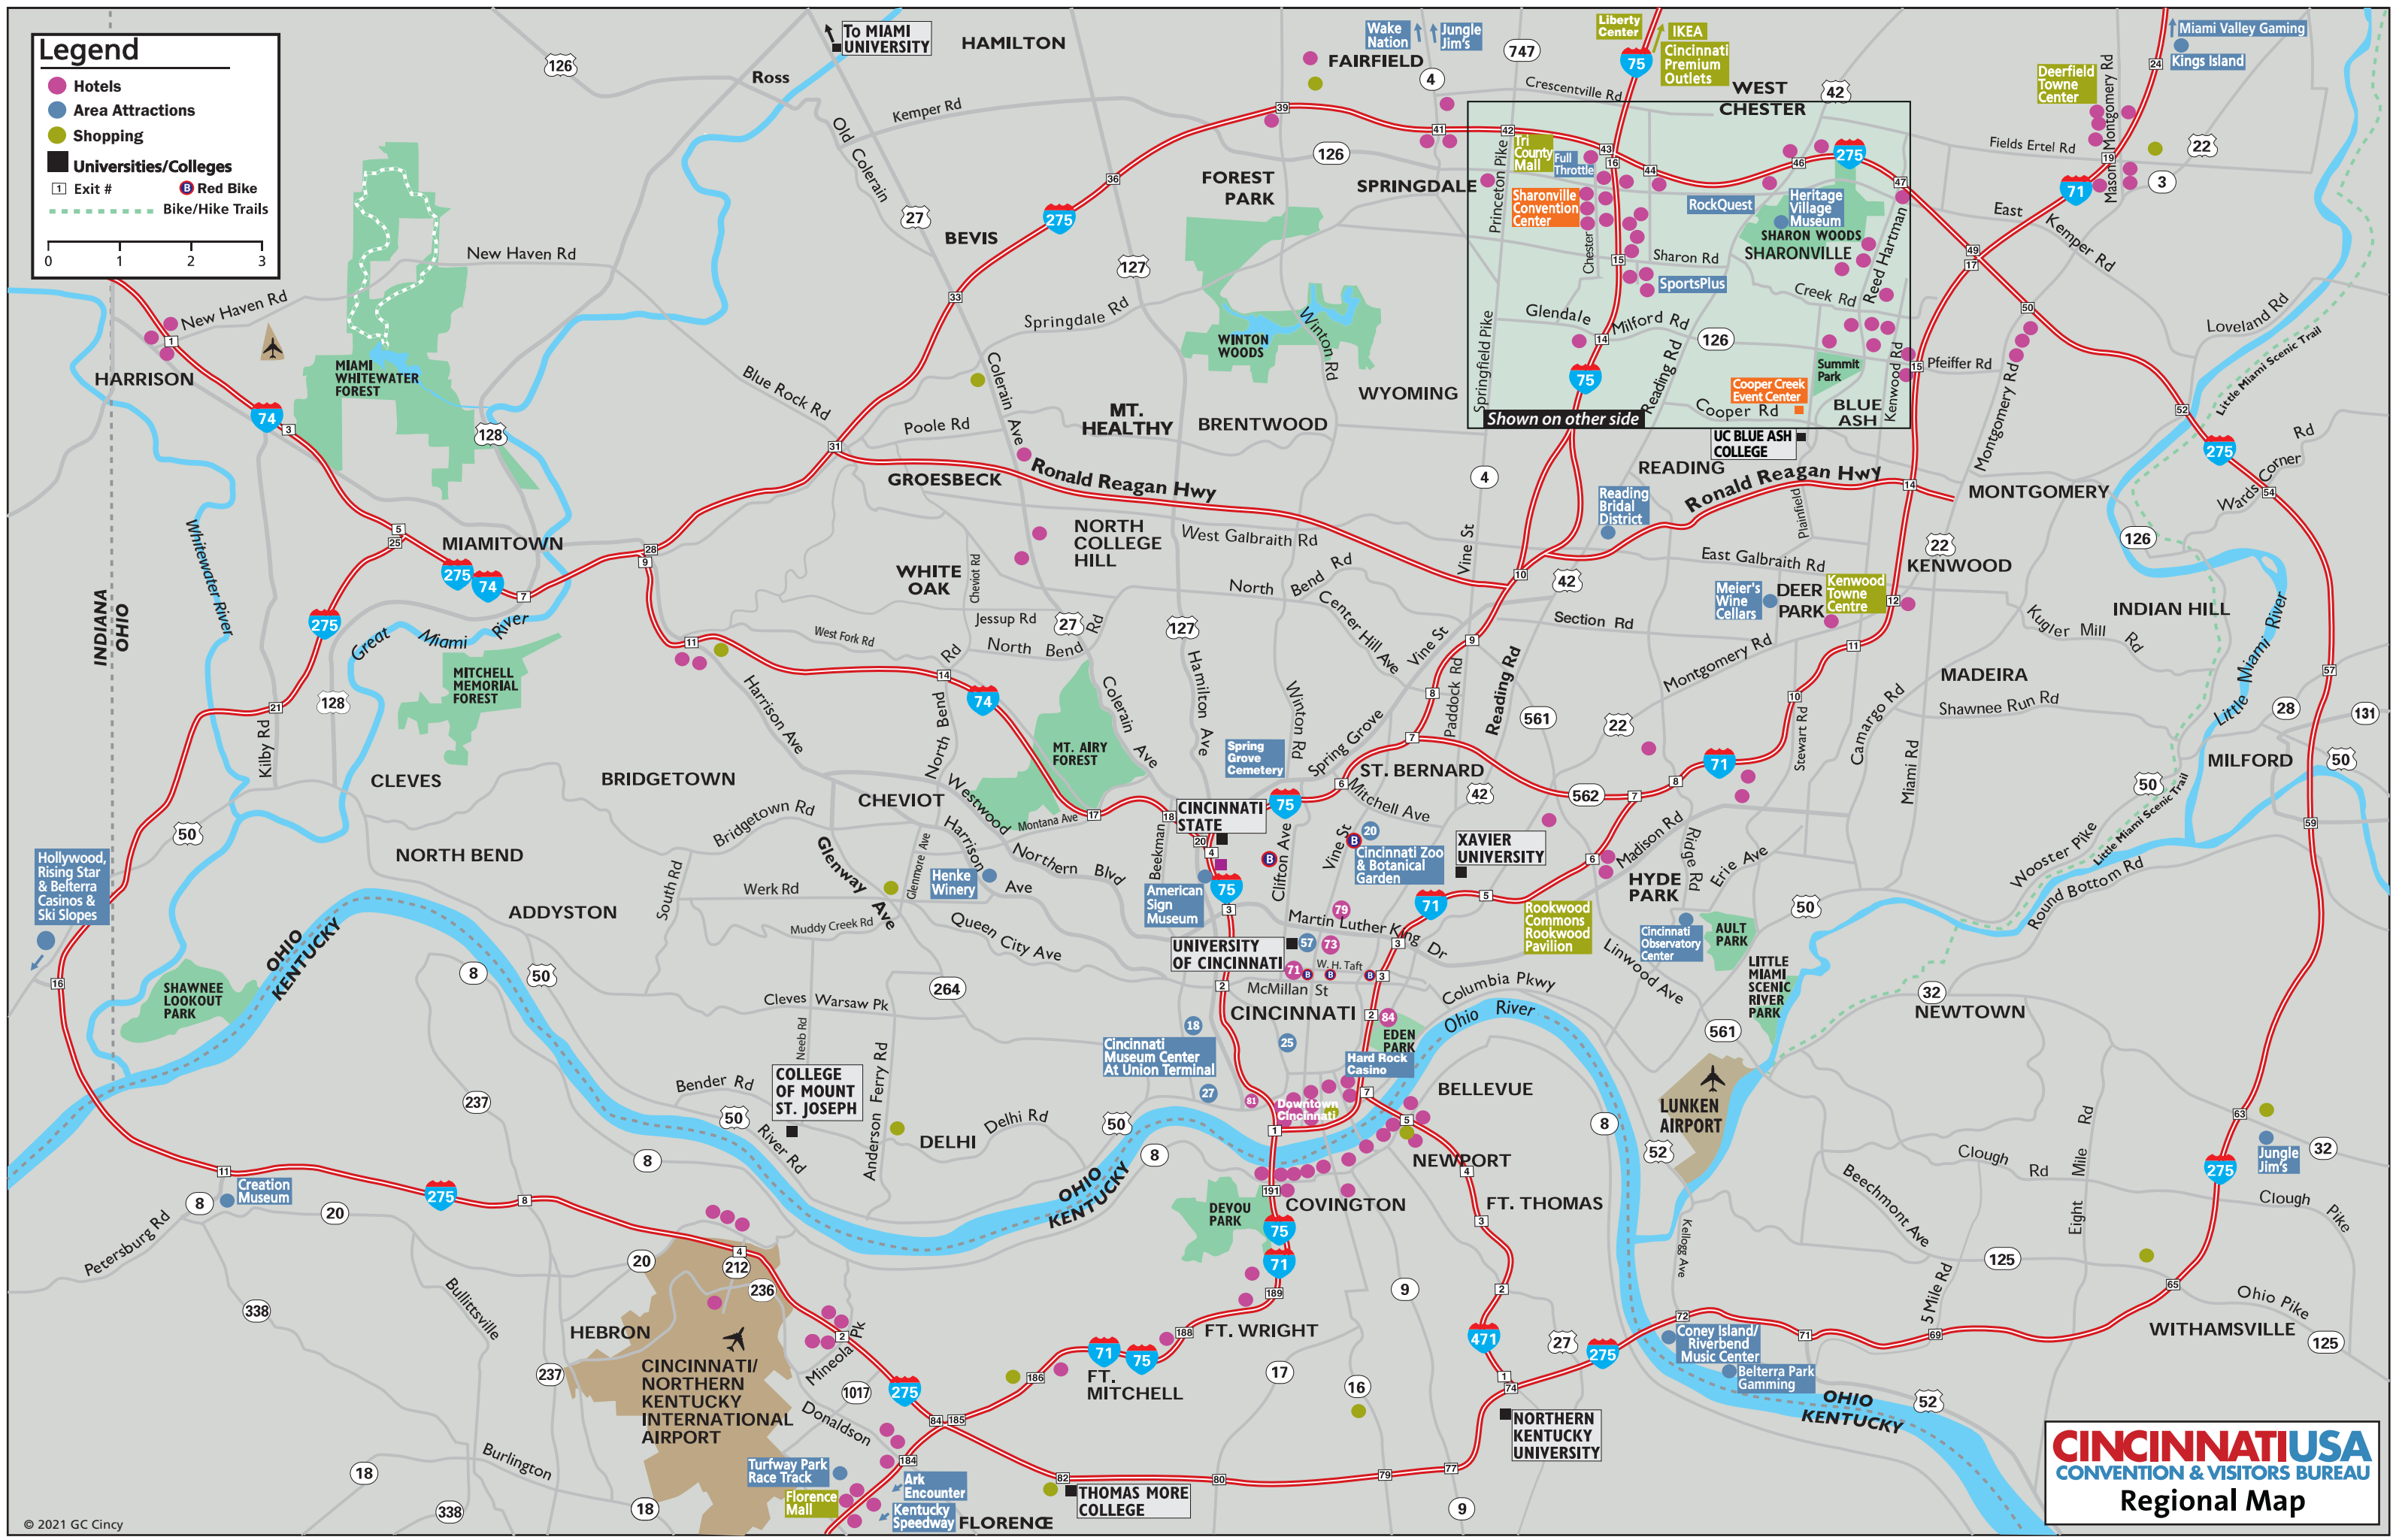

### ATTRACTIONS & SERVICES ●

93. Al's Bar (A4)
94. Ameri Stop (A4)
95. Boot Country (B2)
96. Chuck E. Cheese's (B2)
97. City of Sharonville Municipal Building (A5)
98. Cooper Creek Event Center (F5)
99. CVS Pharmacy (F1)
100. Dave & Buster's (A1)
101. FedEx/Kinkos (A2)
102. Full Throttle Indoor Karting (A1)
103. Glendale Historic District (A3)
104. Gorgeous You Salon (F2)
105. Kroger Pharmacy (F1)
106. Love that Hair (B2)
107. Lunatic Fringe Hair Salon (A4)
108. Minuteman Press (C3)
109. Mitchell's Salon & Day Spa (A2)
110. Next Level Fitness (F1)
111. Office Depot (A1)
112. On the Rise Fitness (A4)
113. Planet Fitness (A1)
114. PNC Bank (A4)
115. Sharonville Community Center (C4)
116. Sharonville Convention Center (B2)
117. Sharonville Cultural Arts Center (A3)
118. Sharonville Historical Society (A4)
119. Sharonville Liquor (A4)
120. Sharonville Public Library (C4)
121. Sports Plus (D3)
122. Staples\* Print & Marketing Services (A1)
123. Sharon Woods & Heritage Village Museum (A4)
124. St. Michael's Church (A4)
125. Summit Park (F4)
126. Tri-County Mall (A1)
127. Trammel Fossil Park (E1)
128. UPS Shipping (A1)
129. U.S. Post Office (A4)
130. Vern's Florist (A5)
131. Walgreens Pharmacy\* (D4, F1)

\* Denotes multiple locations

**Legend**

- Hotels
- Area Attractions
- Shopping
- Universities/Colleges
- 1 Exit #
- B Red Bike
- - - Bike/Hike Trails

**Inset Map: Sharon Woods Area**

Shown on other side

- Sharonville Convention Center
- Heritage Village Museum
- Sharon Woods
- Summit Park
- Cooper Creek Event Center
- UC Blue Ash College
- Reading Bridal District
- Meier's Wine Cellars
- Deerfield Towne Center
- Kenwood Towne Center
- Reading
- Reading Rd
- Springfield Pike
- Glendale
- Milford Rd
- Sharon Rd
- SportsPlus
- RockQuest
- Heritage Village Museum
- Sharon Woods
- Summit Park
- Cooper Creek Event Center
- UC Blue Ash College
- Reading Bridal District
- Meier's Wine Cellars
- Deerfield Towne Center
- Kenwood Towne Center