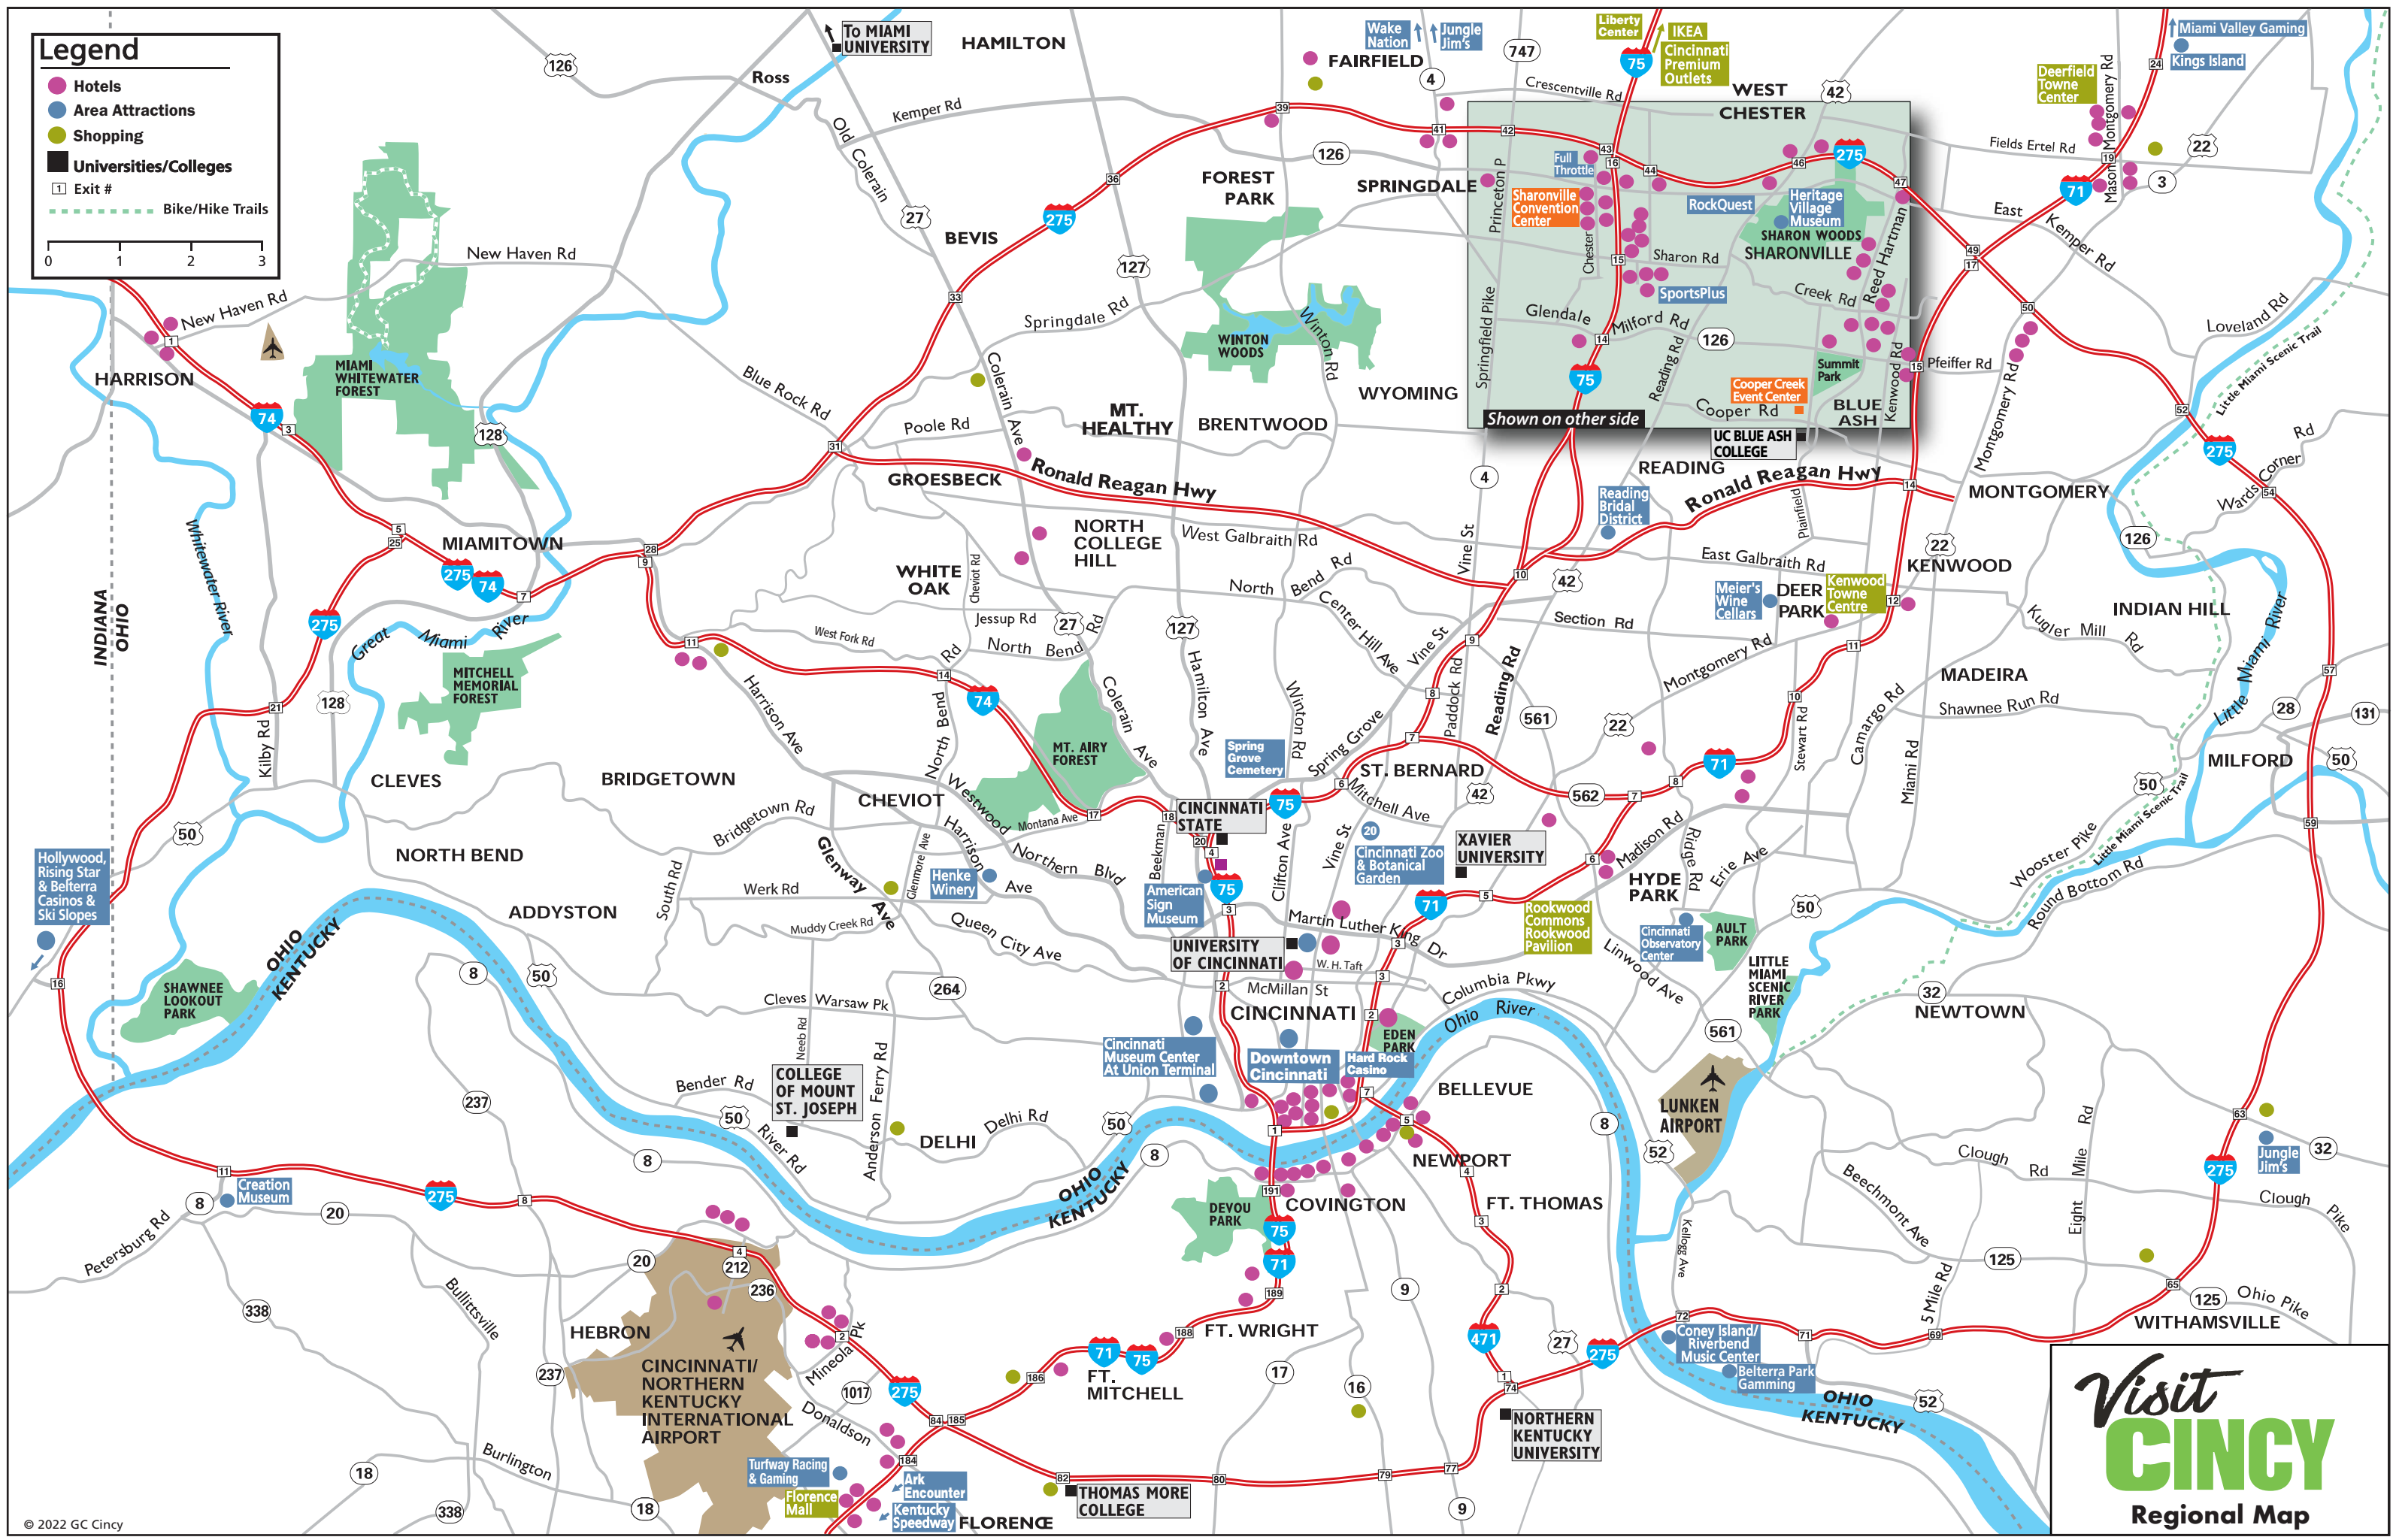

### ATTRACTIONS & SERVICES ●

99. Al's Bar (A4)
100. Ameri Stop (A4)
101. Arcade Legacy (C3)
102. Boot Country (B2)
103. Chuck E. Cheese's (B2)
104. City of Sharonville Municipal Building (A5)
105. Cooper Creek Event Center (F5)
106. CVS Pharmacy (F1)
107. Dave & Buster's (A1)
108. FedEx/Office (A2)
109. Full Throttle Indoor Karting (A1)
110. Glendale Historic District (A3)
111. Gorgeous You Salon (F2)
112. Housley Institute (A4)
113. Kroger Pharmacy (F1)
114. Love that Hair (B2)
115. Lunatic Fringe Hair Salon (A4)
116. Luxuriant Nail Salon (F1)
117. Micro Center (C1)
118. Minuteman Press (C3)
119. Mitchell's Salon & Day Spa (A2)
120. Office Depot (A1)
121. On the Rise Fitness (A4)
122. Planet Fitness (A1)
123. PNC Bank (A4)
124. Queen City Raquet Club (B2)
125. RockQuest Climbing Center (E2)
126. Sharonville Community Center (C4)
127. Sharonville Convention Center (B2)
128. Sharonville Cultural Arts Center (A3)
129. Sharonville Historical Society (A4)
130. Sharonville Liquor (A4)
131. Sharonville Public Library (C4)
132. Sports Plus (D3)
133. Staples\* Print & Marketing Services (A1)
134. Sharon Woods & Heritage Village Museum (A4)
135. Sky Zone Trampoline Park (A1)
136. St. Michael's Church (A4)
137. Summit Park (F4)
138. Trammel Fossil Park (E1)
139. The Cincy Book Bus Depot (A-5)
140. UPS Shipping (A1)
141. U.S. Post Office (A4)
142. Vern's Florist (A5)
143. Walgreens Pharmacy\* (D4, F1)
144. Watson's (C3)

\* Denotes multiple locations

**DOWNTOWN SHARONVILLE**

**Legend**

- Hotels
- Area Attractions
- Shopping
- Universities/Colleges
- Exit #
- Bike/Hike Trails

*Visit*  
**CINCY**  
Regional Map