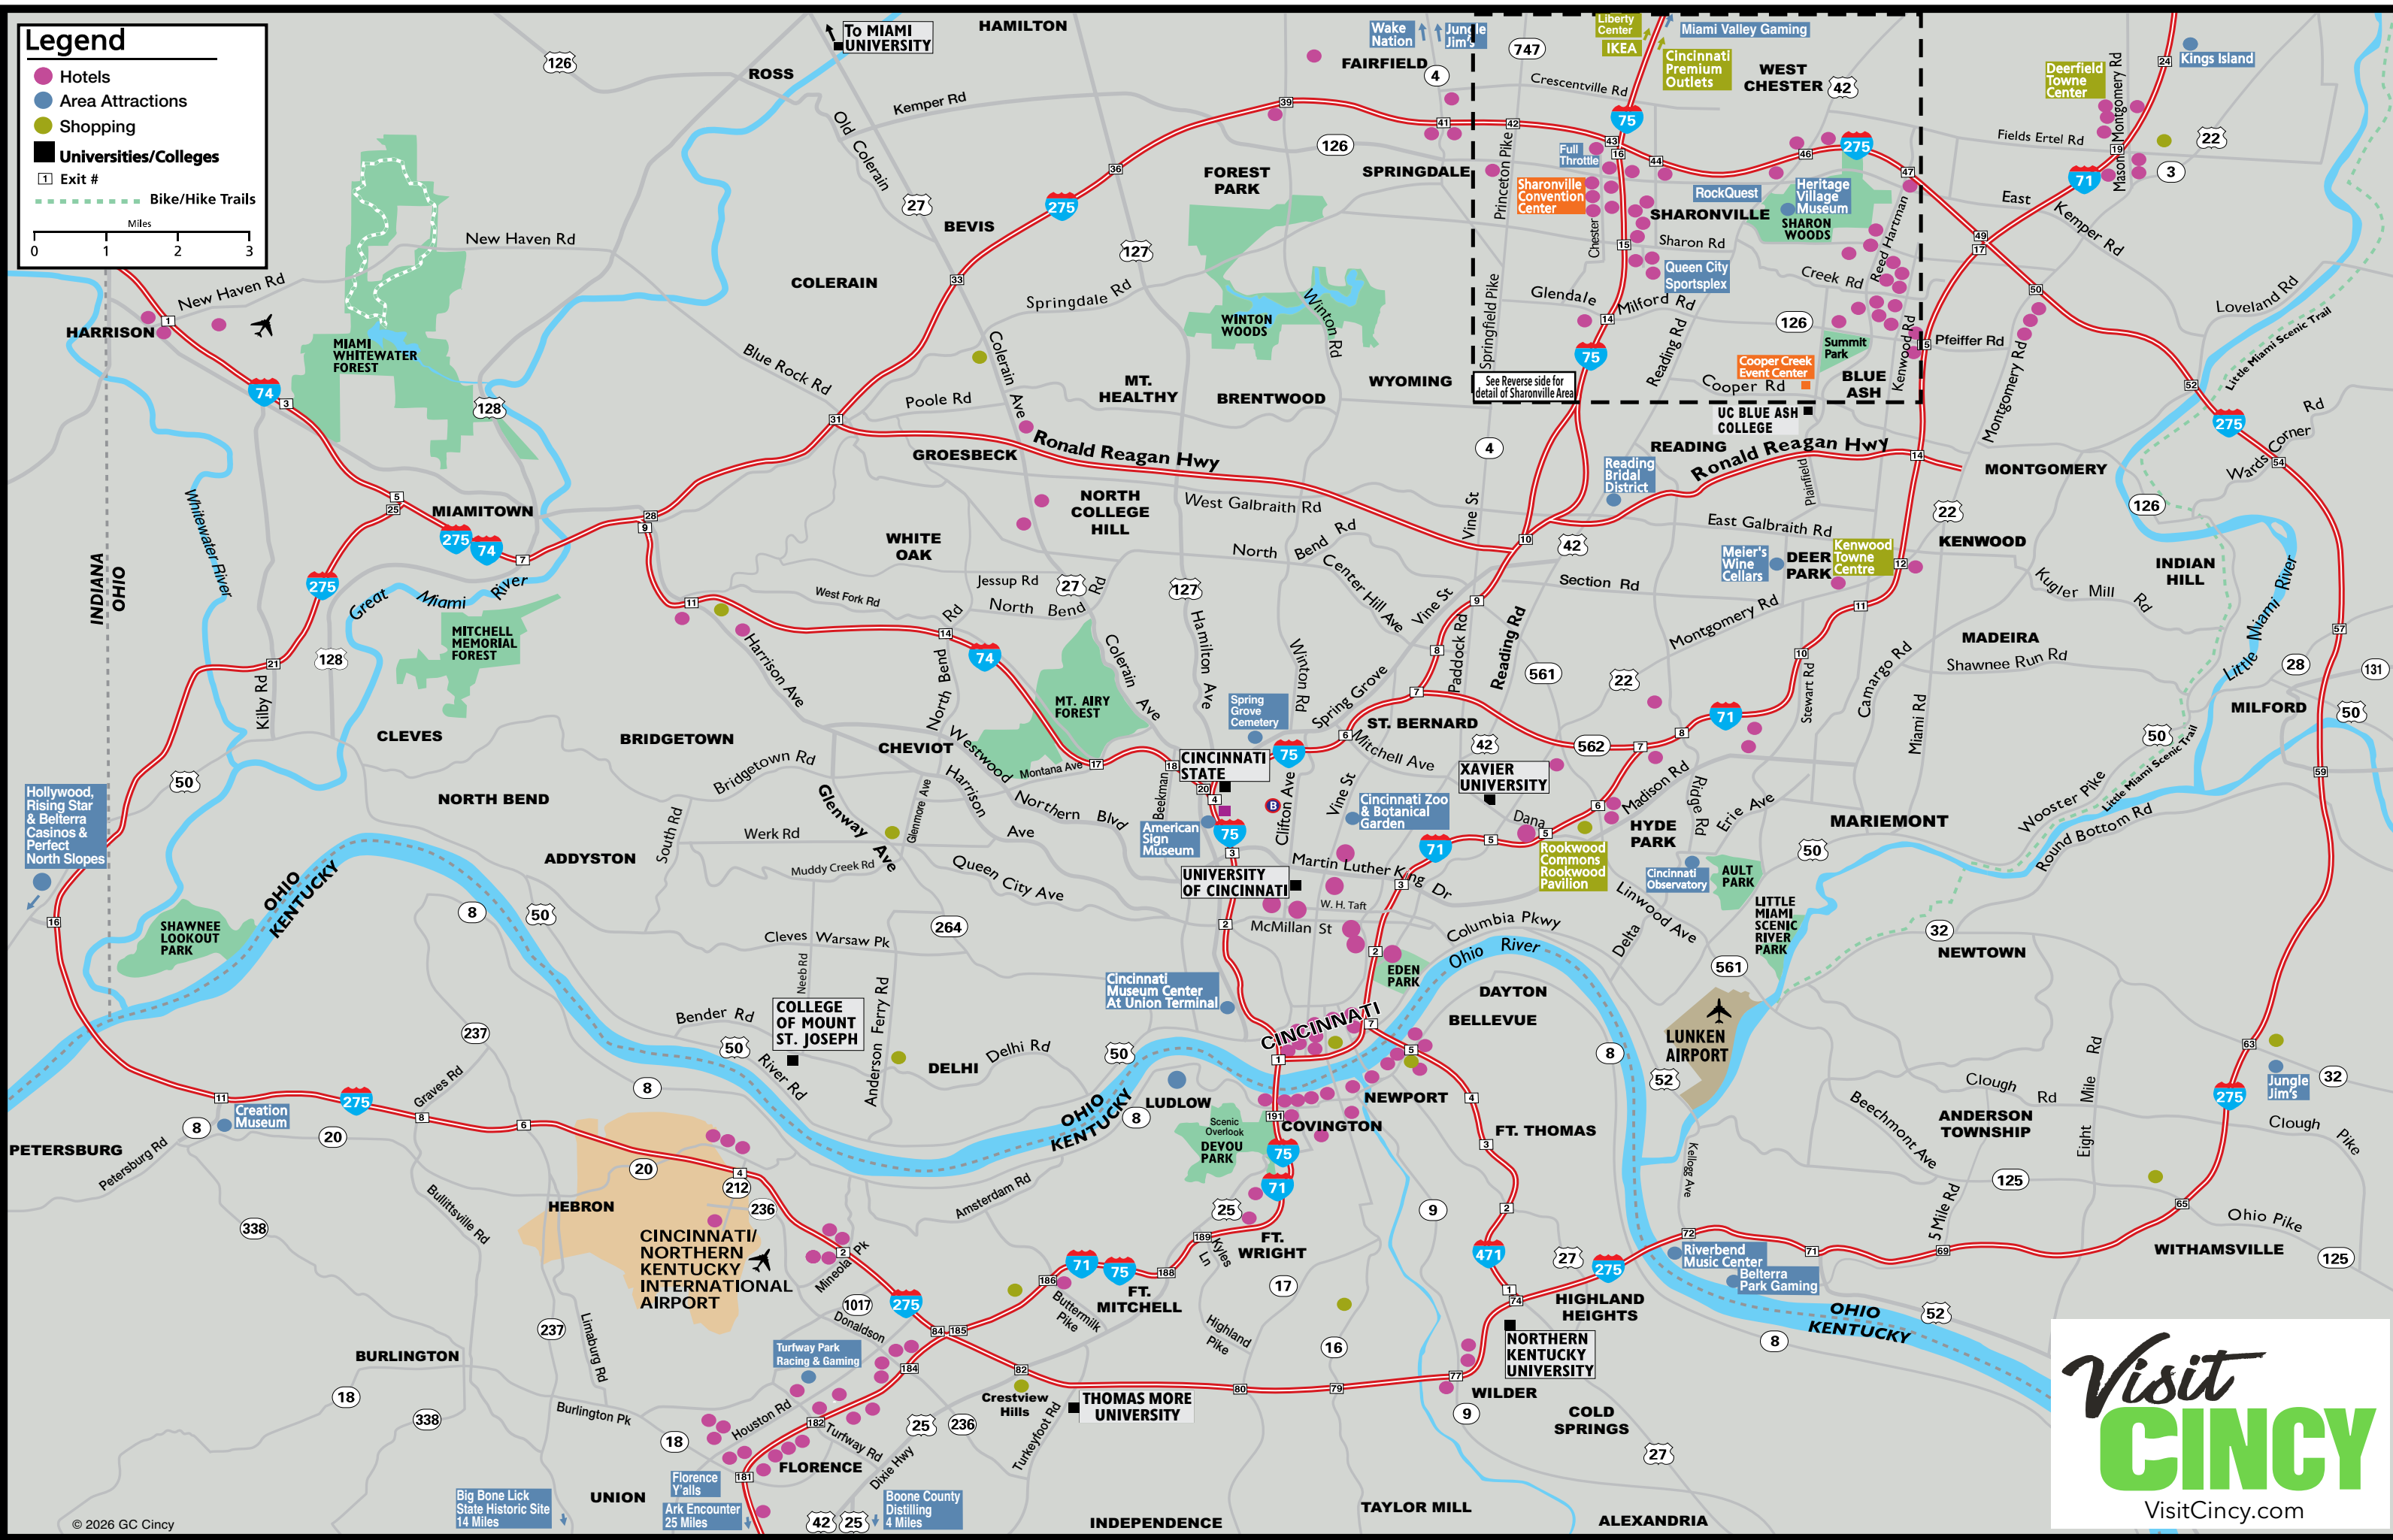

ATTRACTIONS & SERVICES

102. Al's Bar (A4)
103. Ameri Stop (Between 115 & 64) (B2)
104. Arcade Legacy (C3)
105. Boot Country (B2)
106. Chuck E. Cheese's (B2)
107. City of Sharonville Municipal Building (A5)
108. Cooper Creek Event Center (F5)
109. CVS Pharmacy (F1)
110. Dave & Buster's (A1)
111. FedEX/Kinkos (A2)
112. Full Throttle Indoor Karting (A1)
113. Glendale Historic District (A3)
114. Gower Park (C4)
115. Gorman Park (B1)
116. Housley Institute (A4)
117. Kroger Pharmacy (F1)
118. Love that Hair (B2)
119. Lunatic Fringe Hair Salon (A4)
120. Luxuriant Nail Salon (F1)
121. Micro Center (C1)
122. Minuteman Press* (C1, G4)
123. Mitchell's Salon & Day Spa (A2)
124. Office Depot (A1)
125. Planet Fitness (A1)
126. PNC Bank (A4)
127. Queen City Racquet Club (B2)
128. RockQuest Climbing Center (E2)
129. Sharonville Community Center (B4)
130. Sharonville Convention Center (B2)
131. Sharonville Cultural Arts Center (A3)
132. Sharonville Food Mart (A4)
133. Sharonville Liquor (A4)
134. Sharonville Public Library (C4)
135. Staples® Print & Marketing Services (A1)
136. Sharon Woods & Heritage Village Museum (A4)
137. St. Michael's Church (A4)
138. Summit Park (F4)
139. Target World Academy (C2)
140. Trammel Fossil Park (E1)
141. The Cincy Book Bus Depot (A-5)
142. UPS Shipping (A1)
143. U.S. Post Office (A4)
144. Vern's Florist (A5)
145. Walgreens Pharmacy* (D4, F1)
146. Watson's (C3)

* Denotes multiple locations

Legend

- Hotels
- Area Attractions
- Shopping
- Universities/Colleges
- Exit #
- Bike/Hike Trails

Miles
0 1 2 3

Visit
CINCY
VisitCincy.com